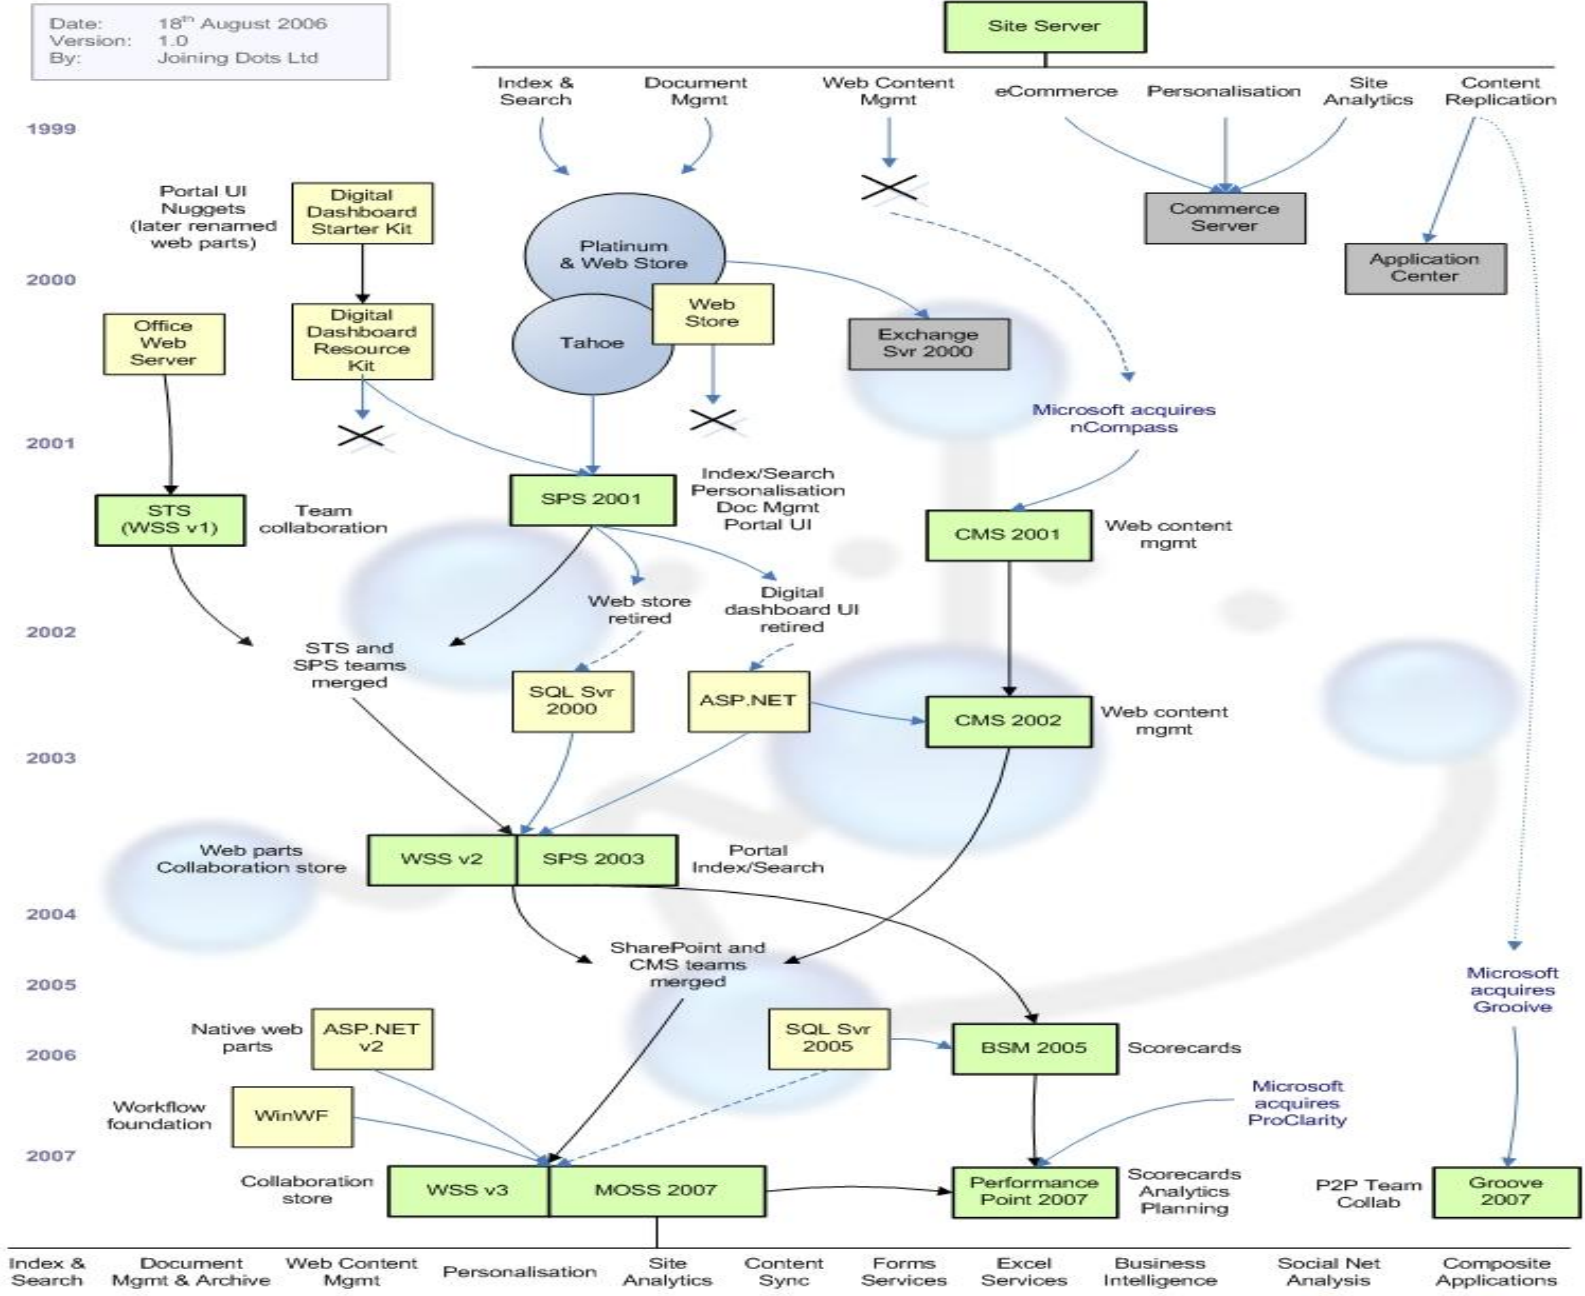

Wiki

Blog

Enterprise 2.0

Infrastructure

- IBM WebSphere Portal
- Microsoft SharePoint
- Oracle WebCenter Suite
- SAP NetWeaver

Specialized

- Vignette
- ~~ATG~~
- ~~Broadvision~~
- ~~CA~~
- ~~PeopleSoft~~
- ~~Others~~

Open Source

- eXo Portal
- Apache Jetspeed / Hippo
- Liferay Portal
- Plone
- RedHat/JBoss Portal
- uPortal

- Web publishing
- Web development
- Collaboration portal
- Self-service portal
- Enterprise intranet
- E-business portal
- Enterprise integration

Improved performance and manageability in variations, including STSADM commands for repairing links between source and target pages.

- **Improved Index Rebuild Timer Jobs**

SharePoint content databases running in SQL Server 2005 will undergo an automatic index rebuild, which helps stop defragmentation, and stop the database from degrading in performance.