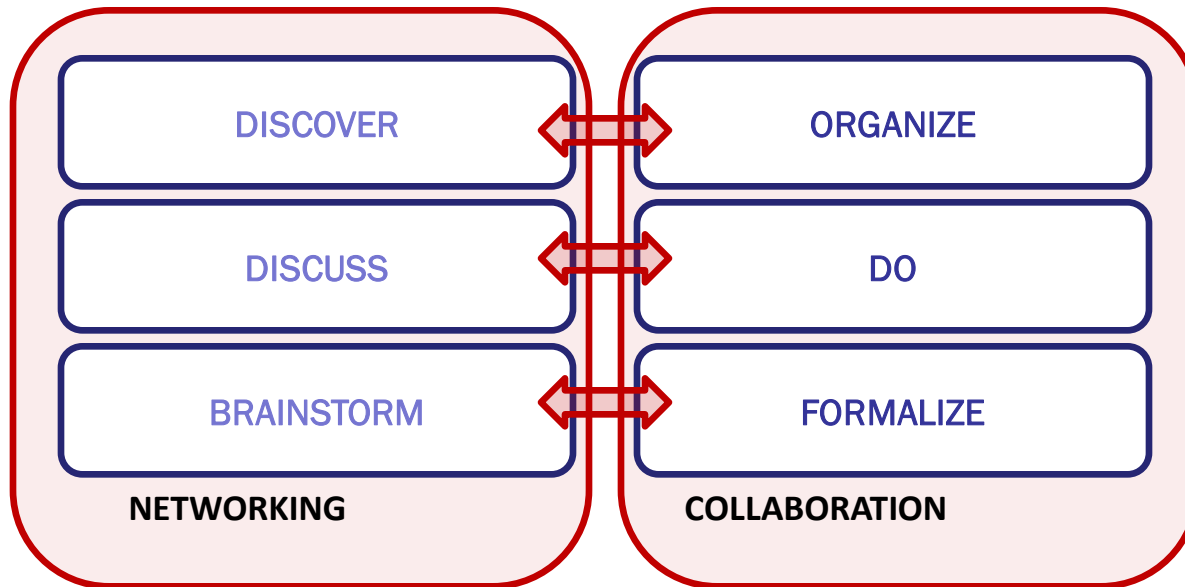

Page [WelcomePage](#) last edited by [oc4jadmin](#) on 03/20/2007 23:25 revision: 1 IP: 10.177.254.53

Labels: (none)

[Permalink](#)

Social Dynamics at Work

IBM/Lotus: Connections vs. Quickr

WebSphere Portal