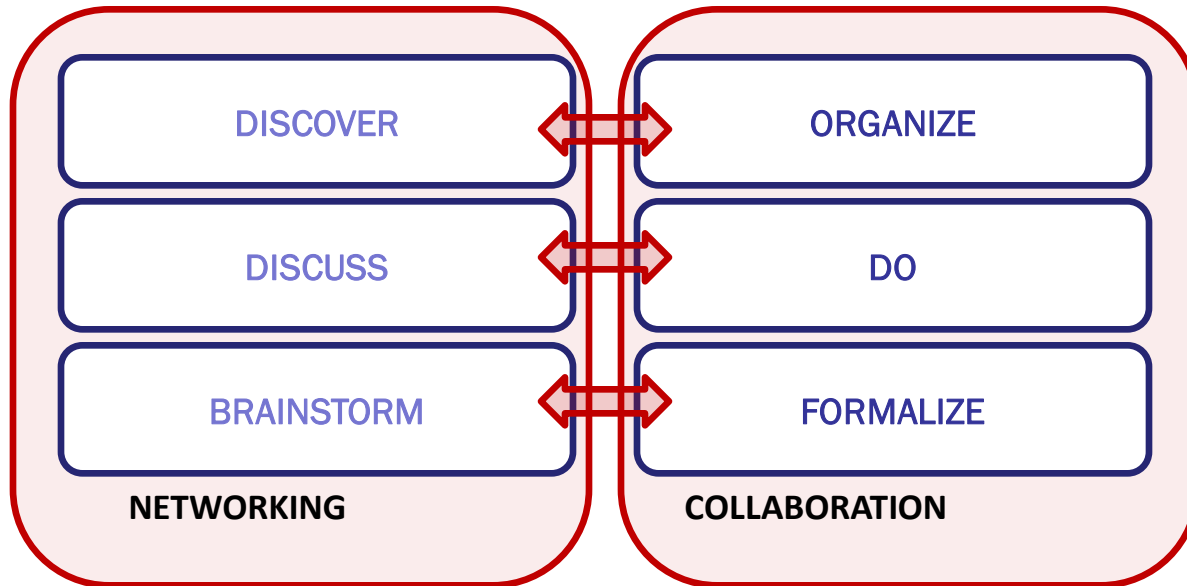

Page [WelcomePage](#) last edited by [oc4jadmin](#) on 03/20/2007 23:25 revision: 1 IP: 10.177.254.53

Labels: (none)

[Permalink](#)

Social Dynamics at Work

IBM/Lotus: Connections vs. Quickr

WebSphere Portal